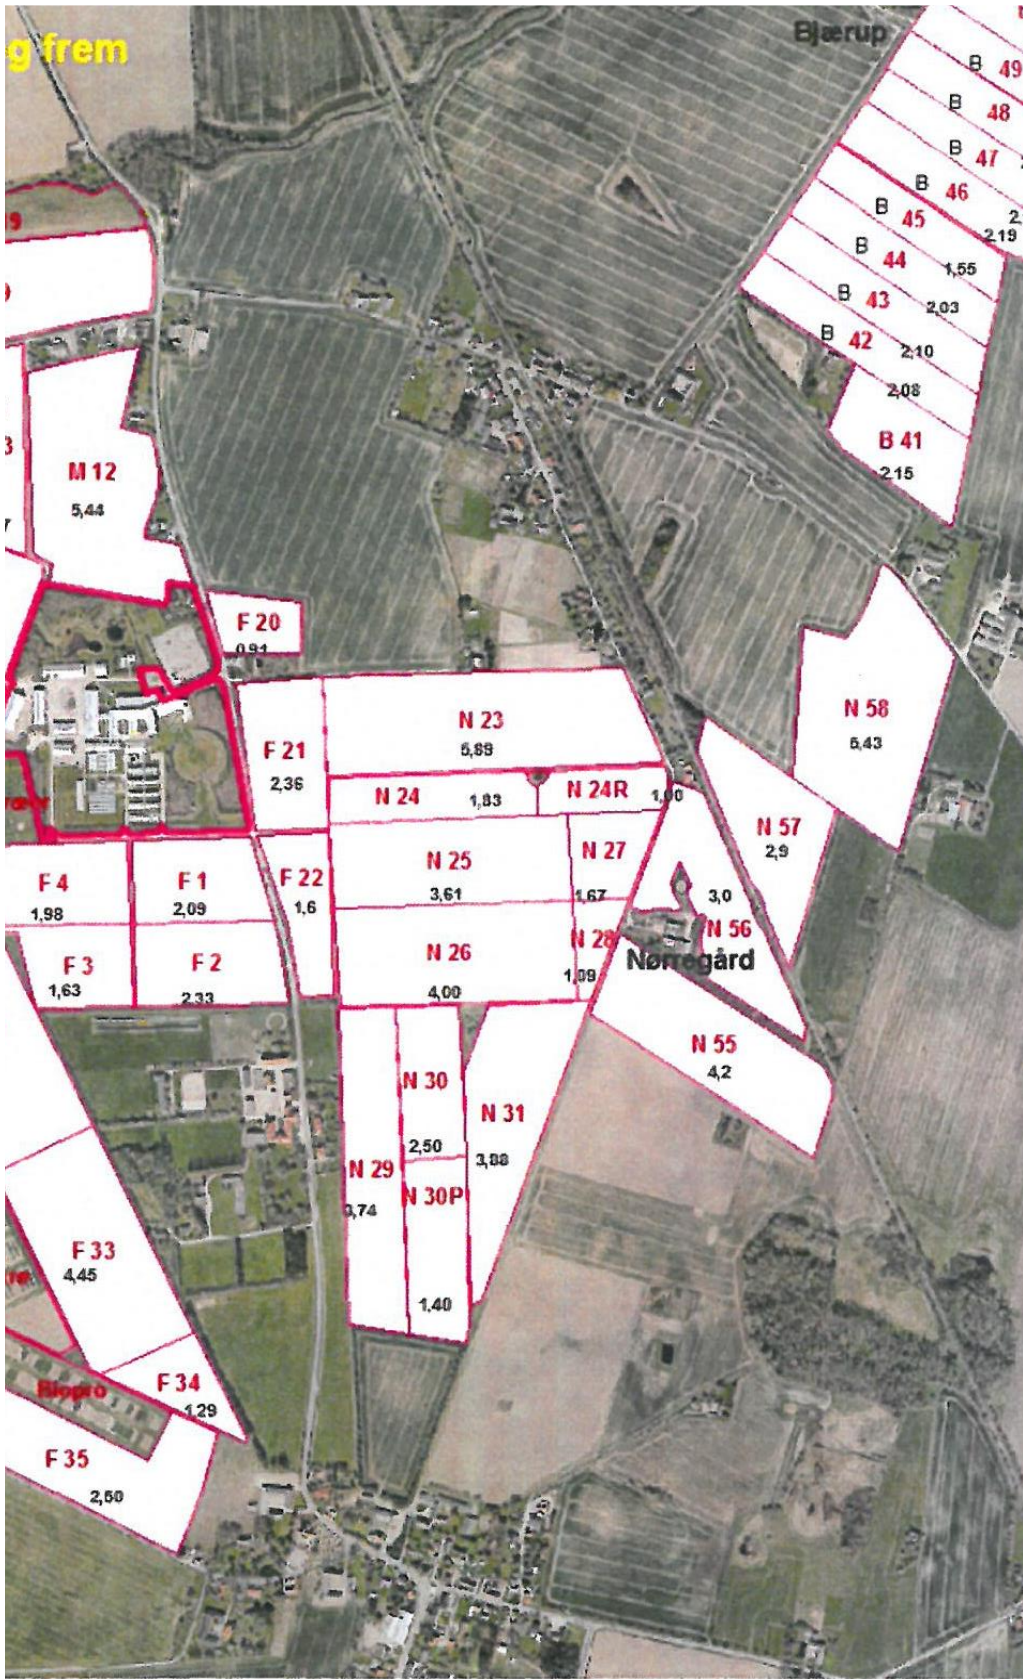

pcl.   **sort**   led

49	Prospect	32
50	RGT Elysium	26
51	NOS 111.396-56	61
52	Chanson	34
53	Ovation	21
54	SJ 164419	53
55	CB15-7007	48
56	Blanding	2
57	Cosmopolitan	33
58	NORD 15/2448	98
59	SY 415653	95
60	LG Nabuco	19

pcl.   **sort**   led

5

pcl.   **sort**   led

72	SJ 152309	51
71	AC 13/522/7	85
70	Charles	5
69	SJ 176407	90
68	CB16-8001	76
67	CB Cursor	15
66	CB16-7069	75
65	NOS 111.026-52	39
64	SY 414476	92
63	NOS 19338-72	24
62	NOS 111.390-52	56
61	KWS 15/2412	68

pcl.   **sort**   led

6